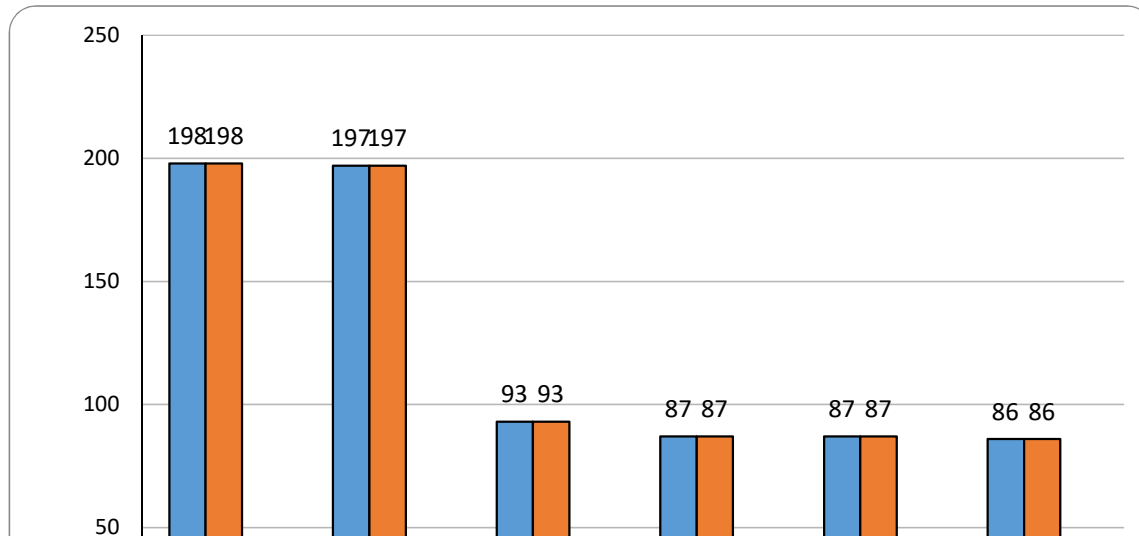

TELANGANA TRIBAL WELFARE RESIDENTIAL DEGREE COLLEGE (G) -MAHABUBABAD

ENGLISH RESULT ANALYSIS 2021-22

S.No.	Semester	Paper Titel	No.Of Students Appeared	No. Of Students Attended	Pass %
1	I	English I	198	198	100%
2	II	English II	197	197	100%
3	III	English III	93	93	100%
4	IV	English IV	87	87	100%
5	V	English V	87	87	100%
6	VI	English VI	86	86	100%