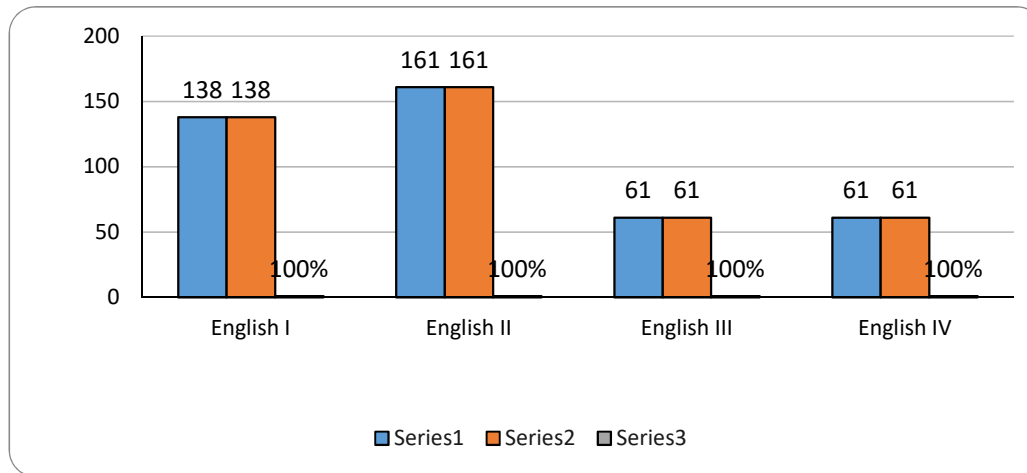

TELANGANA TRIBAL WELFARE RESIDENTIAL DEGREE COLLEGE (G) -MAHABUBABAD

ENGLISH RESULT ANALYSIS 2018-19

S.No.	Semester	Paper Titel	No.Of Students Appeared	No. Of Students Attended	Pass %
1	I	English I	138	138	100%
2	II	English II	161	161	100%
3	III	English III	61	61	100%
4	IV	English IV	61	61	100%

TELANGANA TRIBAL WELFARE RESIDENTIAL DEGREE COLLEGE (G) -MAHABUBABAD

ENGLISH RESULT ANALYSIS 2019-20

S.No.	Semester	Paper Titel	No.Of Students Appeared	No. Of Students Attended	Pass %
1	I	English I	169	169	100%
2	II	English II	159	159	100%
3	III	English III	177	177	100%