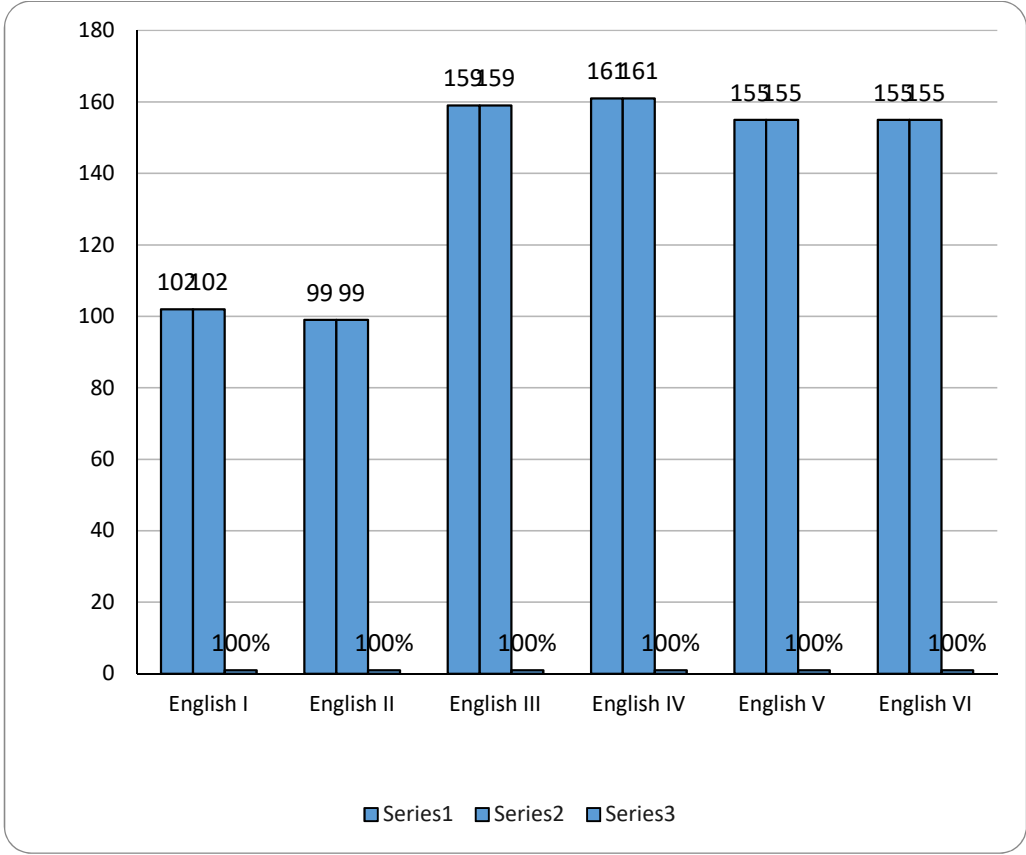

TELANGANA TRIBAL WELFARE RESIDENTIAL DEGREE COLLEGE (G) -MAHABUBABAD

ENGLISH RESULT ANALYSIS 2021-22

S.No.	Semester	Paper Titel	No.Of Students Appeared	No. Of Students Attended	Pass %
1	I	English I	198	198	100%
2	II	English II	197	197	100%
3	III	English III	93	93	100%
4	IV	English IV	87	87	100%
5	V	English V	87	87	100%
6	VI	English VI	86	86	100%