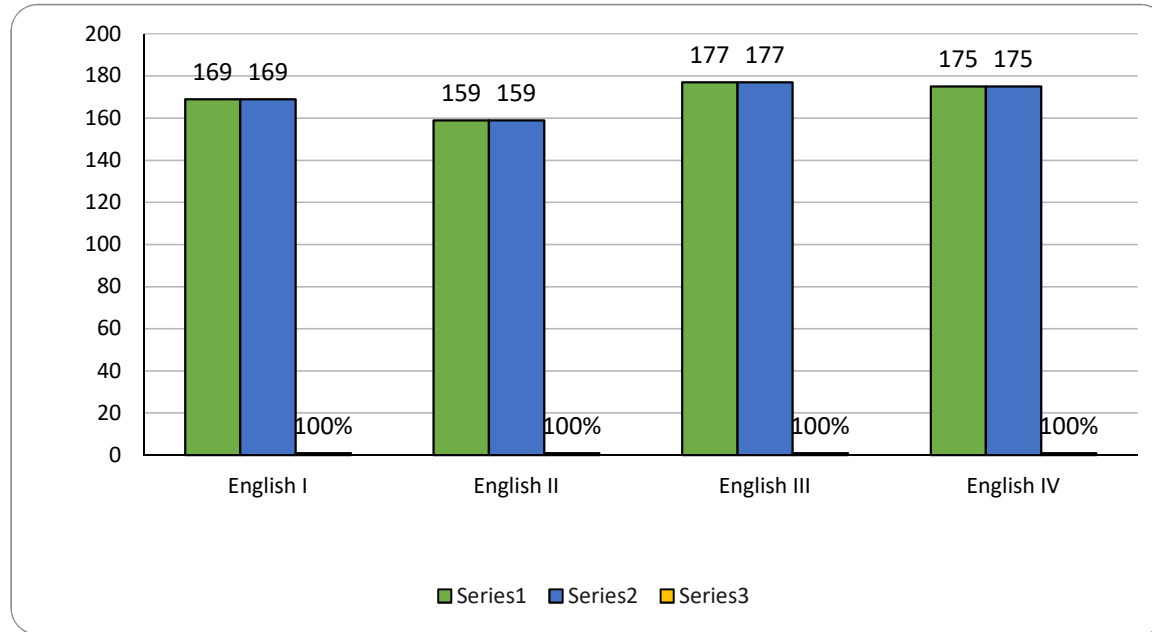

4 IV English IV 175 175 100%

TELANGANA TRIBAL WELFARE RESIDENTIAL DEGREE COLLEGE (G) -MAHABUBABAD					
ENGLISH RESULT ANALYSIS 2020-21					
S.No.	Semester	Paper Titel	No.Of Students Appeared	No. Of Students Attended	Pass %
1	I	English I	102	102	100%
2	II	English II	99	99	100%
3	III	English III	159	159	100%
4	IV	English IV	161	161	100%
5	V	English V	155	155	100%
6	VI	English VI	155	155	100%